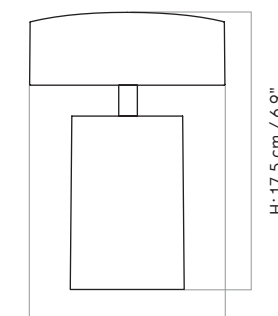

PACKAGING TYPE
Brown gift box

PACKAGING MEASUREMENTS (H x W x D)
23,5 cm x 17,5 cm x 17,5 cm / 10" x 6,9" x 6,9"

MATERIALS & MAINTENANCE
Please visit menuspace.com for materials and care and maintenance instructions.

DIMENSIONS
H: 17,5 cm / 6,9"
Ø: 12 cm / 4,7"

COLOUR
Brushed aluminium

PRODUCTION PROCESS
Deep drawn aluminium.

MATERIALS
Anodized aluminium, LED, ABS

WEIGHT
0,6 kg / 1,3 lb

VOLTAGE
CE: 220-230 V (Plug: 5 V)
US: 110-130 V (Plug: 5 V)

Ø: 12 cm / 4,7"