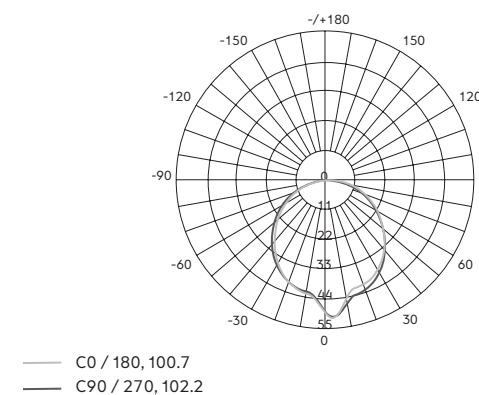

LUMINOUS INTENSITY DISTRIBUTION (UNIT: CD)