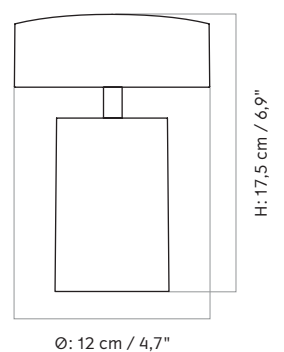

TECHNICAL DRAWING